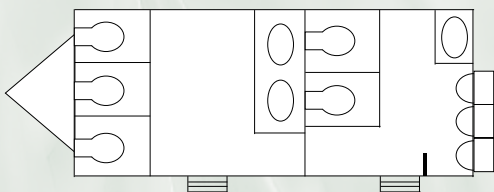

Luxury 3+2 Classical Toilets

This model has a classical décor and is an exceptional choice of toilets for larger weddings and balls with greater guest numbers. Often used in multiples for hospitality areas it can be made into an all ladies' unit by concealing the urinals, creating a 5 ladies' toilet cabin.

Level ground and good access required - can be built into marquee. This trailer is self-contained, requiring only power to function.

Features: Exterior - British Racing Green in colour. Interior - dark wood paneling with green tiled counters, full-length mirrors and carpets, creating an "English Country House" atmosphere. Consumables are complimentary including toilet paper, hand towels and liquid soap.

- 3 ladies' toilet cubicles
- 2 gentlemen's toilet cubicles
- 3 urinals
- 2 ladies' hand basins
- 1 gentlemen's hand basin

Trailer Dimensions

- Length: 20'
- Width: 7'6"
- Height: 10'
- Steps: 3'
- Tow Bar: 4'
- Power requirements: 16amp / 2.5 kva