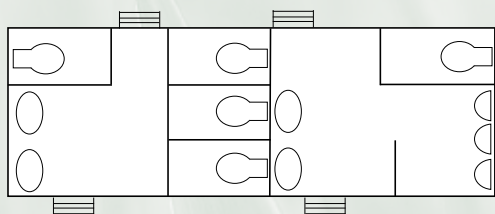

Luxury 4+1 Contemporary Toilets

A modern contemporary toilet trailer ideally suited to events with larger guest numbers. This trailer is ideal with its sister trailer for balls and hospitality events. These trailers have access doors on both sides which enables them to be parked side by side – providing an 8+2 toilet facility for events with a larger number of guests to minimise queuing and ensuring the throughput of guests. Also ensuring more efficient use of space when incorporated into a marquee structure.

- 4 ladies' toilet cubicles
- 1 gentlemen's toilet cubicles
- 3 urinals
- 2 ladies' sinks & 1 gentlemen's sinks

Trailer Dimensions

Length: 21' Steps: 3'
 Width: 7'6" Tow Bar: 4'
 Height: 10'

HIGH CLASS FACILITIES FOR ALL OCCASIONS