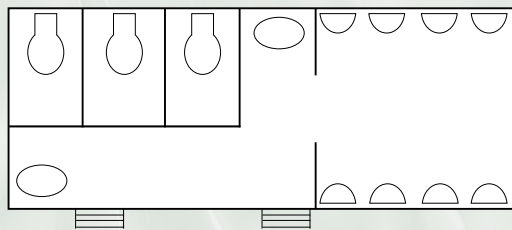

All Gents' Toilets

A modern fresh toilet trailer to match the contemporary 4+1 units. Ideal with its sister All Ladies' trailer at events with large guest numbers.

This model enjoys a modern décor, with a single wall colour, beech doors and a wood style floor. This model features marble style counters, spot lighting with stainless steel fixtures and fittings which create a crisp finish.

Level ground and good access required. This trailer is self-contained, requiring only power to function.

Features: Exterior - British Racing Green in colour. Interior - solid oak woodwork, wood style flooring, marble style counters, large mirrors and hot water hand wash. Consumables are complimentary including toilet paper, hand towels and liquid soap.

- 3 toilet cubicles
- 8 urinals
- 4 sinks

Trailer Dimensions

- Length: 18'
- Width: 7'6"
- Height: 10'
- Steps: 3'
- Tow Bar: 4'

HIGH CLASS FACILITIES FOR ALL OCCASIONS

D&P LUXURY
TOILETS

Coldharbour Cottage, Winchbottom Lane, HP10 9QE